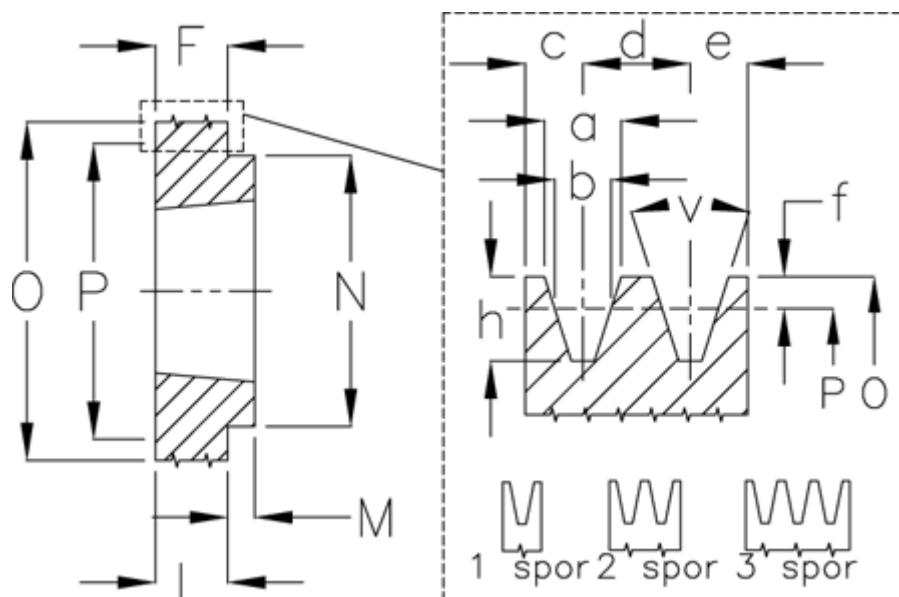

Article number: 604110006301

Description: V-belt pulley SPA 63/1 TL1008

Measures

a	= 12.7	For bush	= 1008	P	= 63
b	= 11.0	h	= 13.8	Type	= SPA
Bush ζ max	= 25	J	= -	v	= 34 grader
c	= 10.0	L	= 22		
d	= 15.0	m	= 2		
e	= 10.0	N	= 56		
f	= 2.8	Number of ribs	= 1		
F	= 20	O	= 68.5		